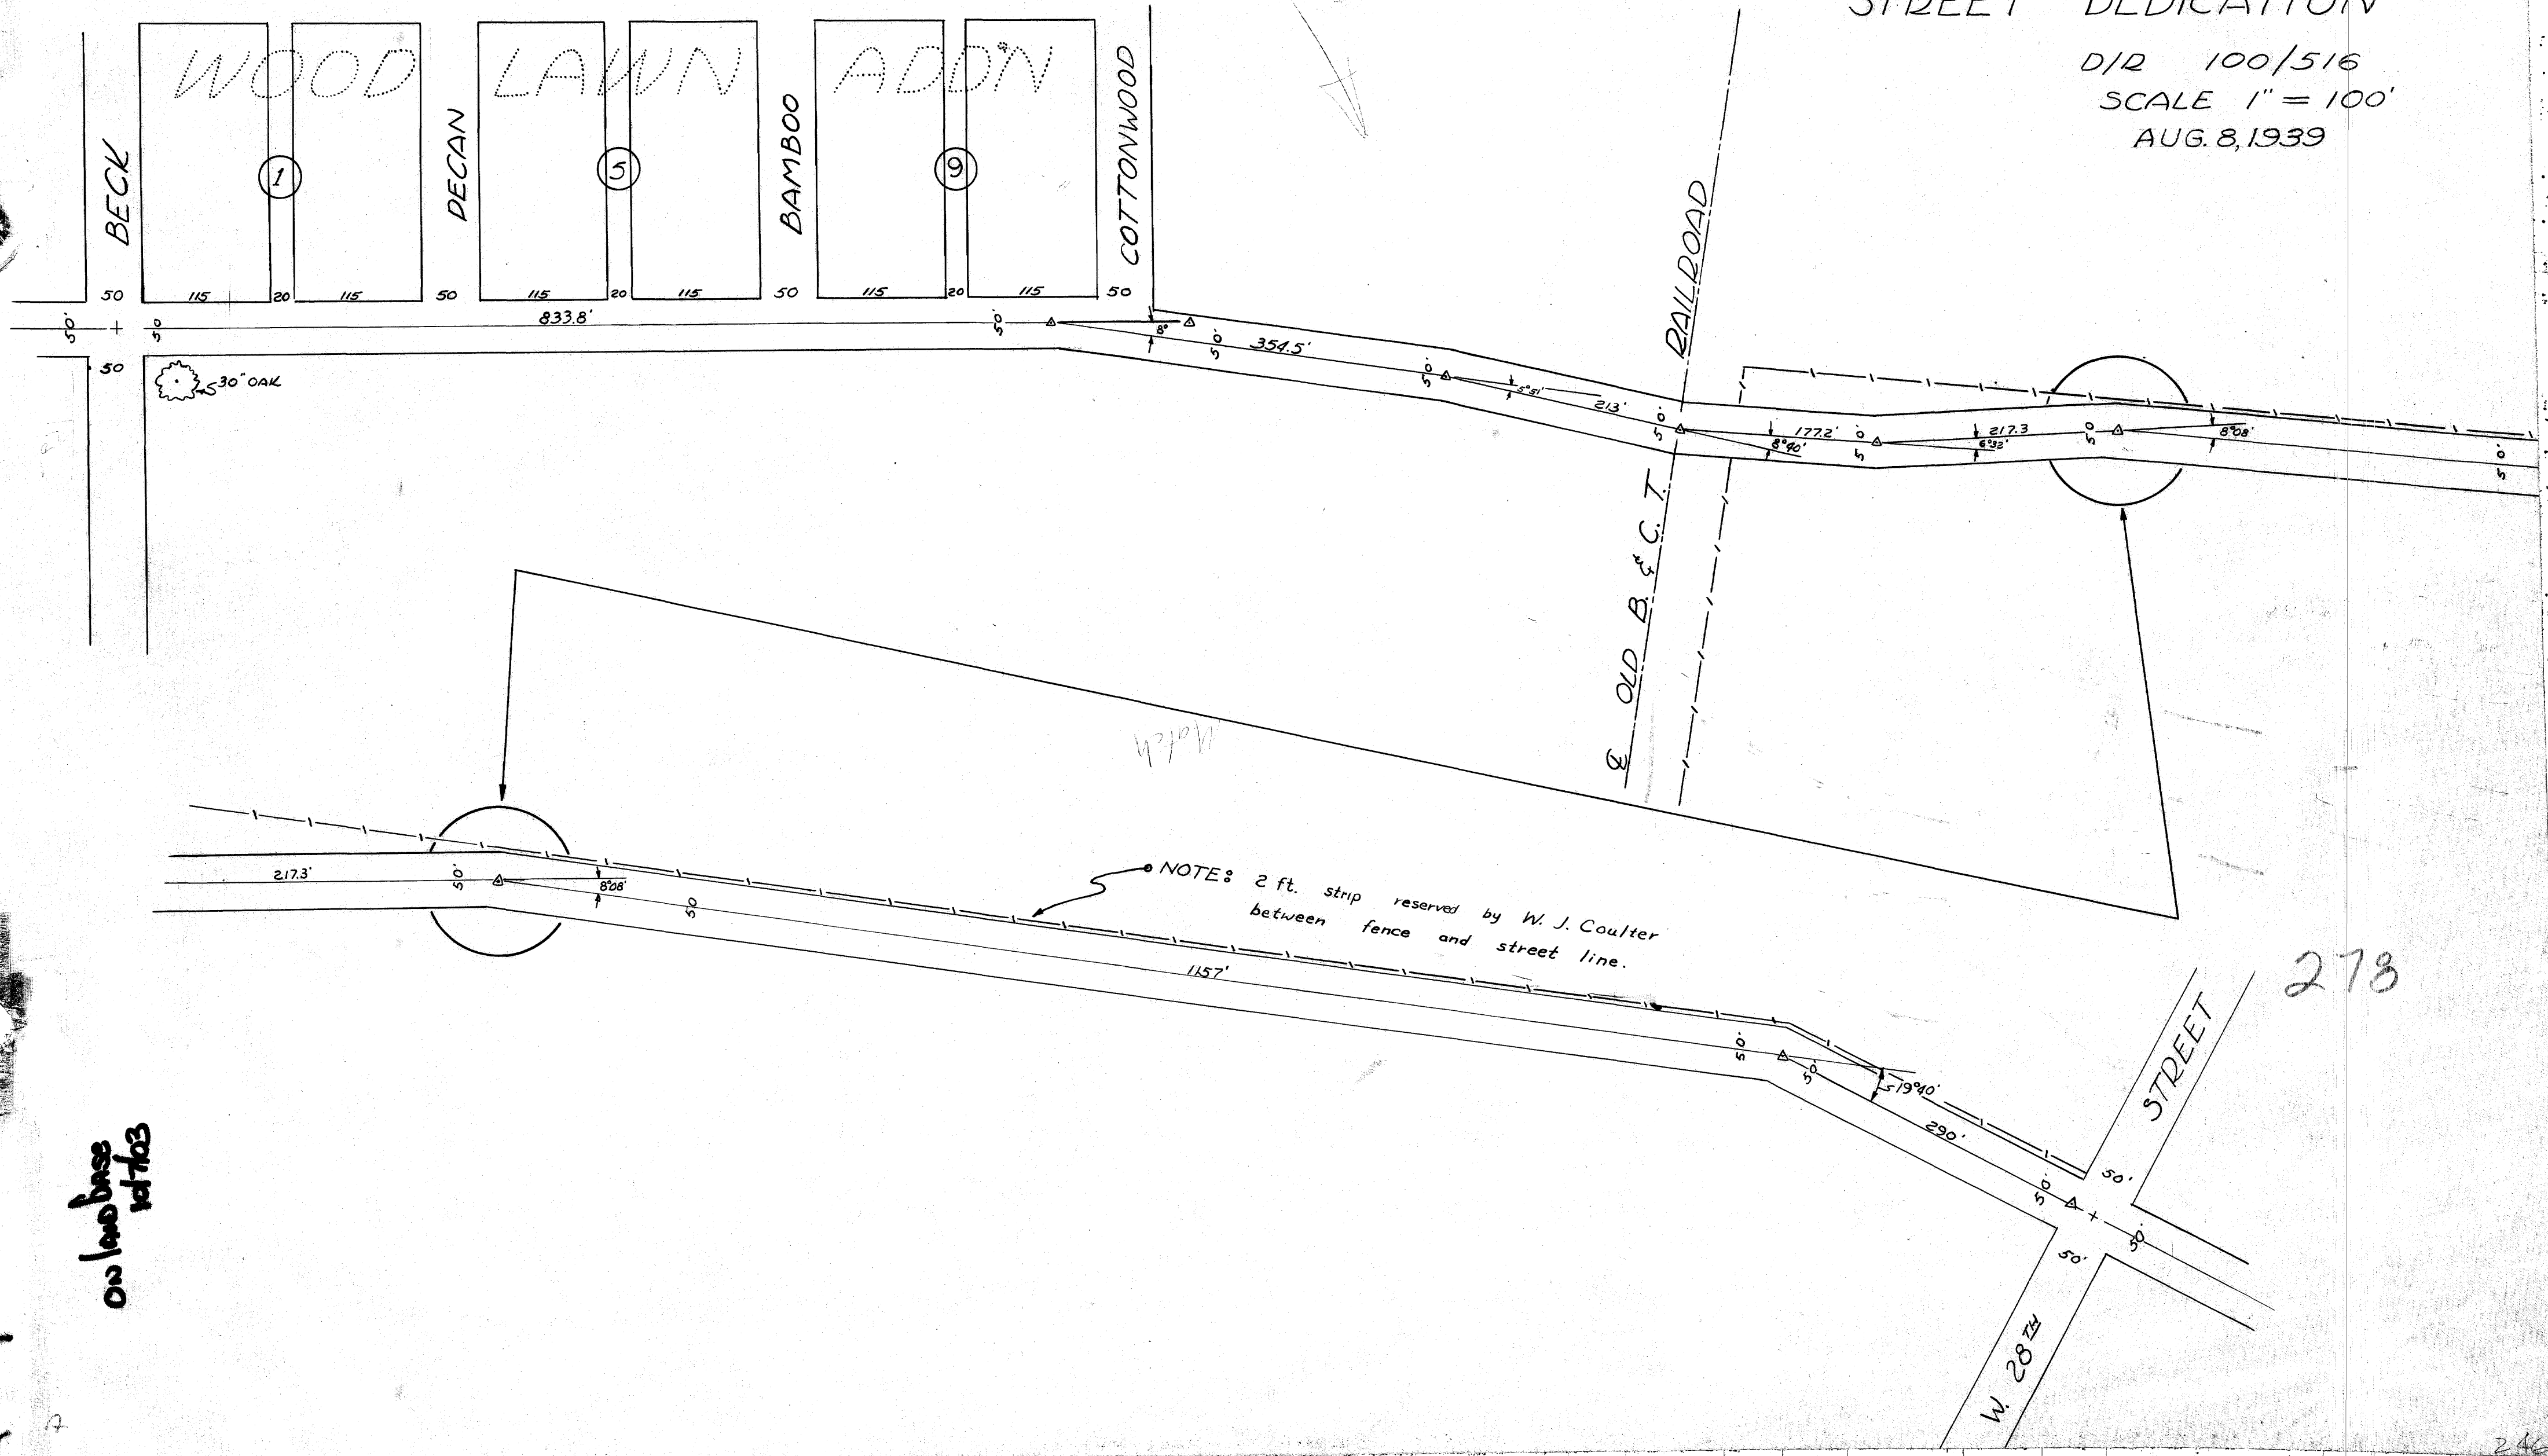

DALASOTA DRIVE

STREET DEDICATION

D/R 100/516
SCALE 1" = 100'
AUG. 8, 1939

On base
14703

278

246